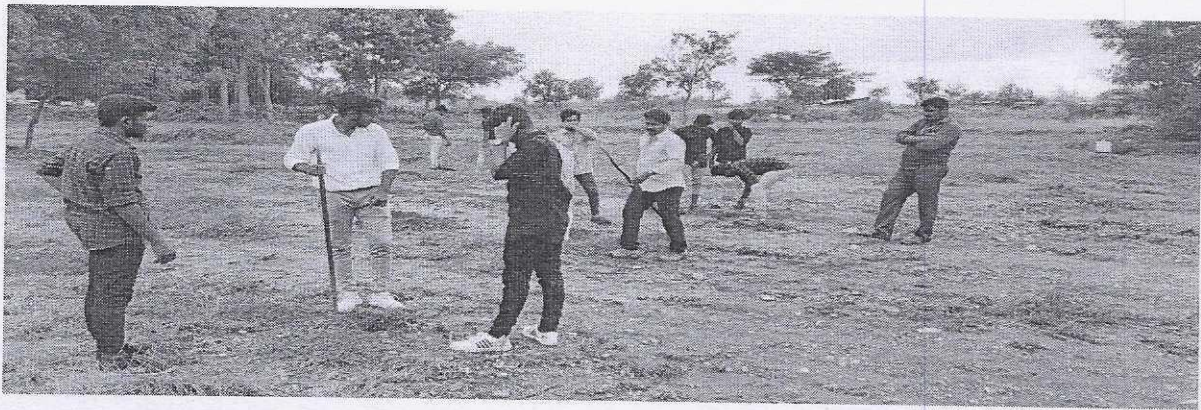

Photographs: 15th Dec 2021

One-day tree plantation event for the benefit of a peaceful environment.